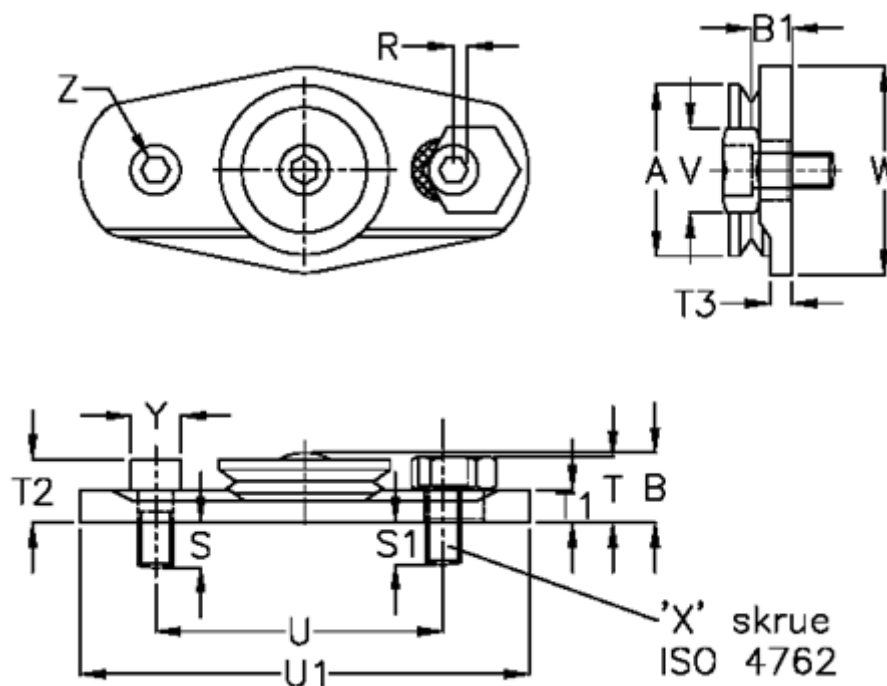

Article number: 0571507360

Description: Hepco GV3 bearing GBHJ 360 E  
Slimline for Blind hole Fixing

## Measures

a = 36.0	T2 = 12.5	Y = 10.0
B = 14.0	T3 = 4.3	Z = 14
B1 = 8.3	U = 60.0	
R = 2.0	U1 = 90.5	
S = 9.5	V = 17	
S1 = 11.3	W = 42.0	
T = 13.3	Weight kg/1000 = 0.065	
T1 = 6.5	X = M6	